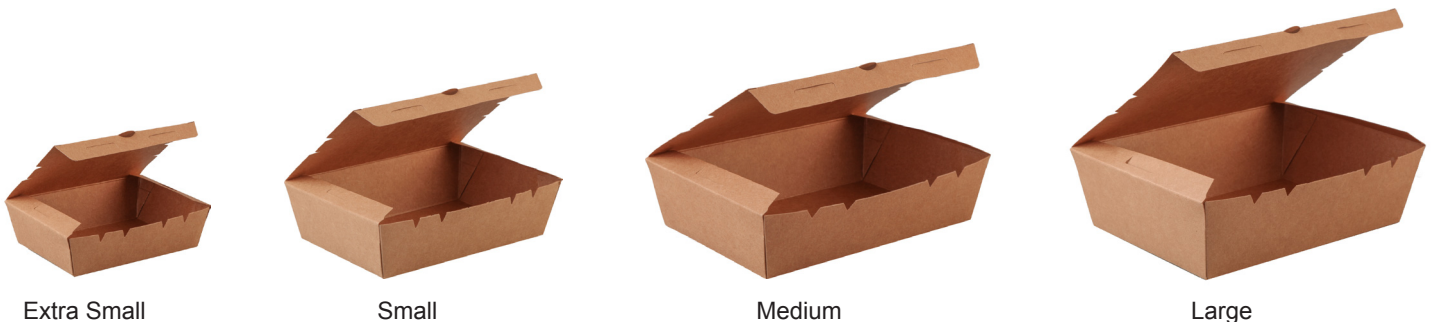

# BetaKraft™ Lunch Boxes

BetaKraft™ Lunch Boxes are made entirely from Brown Kraft Paper and are available in 4 convenient sizes. They are a simple and cost effective solution for serving salads, noodles, school lunches, picnic lunches, snack packs, treats and any hot and cold foods.

| Code    | Description                        | Dimensions           | Carton Qty |
|---------|------------------------------------|----------------------|------------|
| BKLB-XS | BetaKraft™ Lunch Box - Extra Small | 120mm x 88mm x 37mm  | 200        |
| BKLB-S  | BetaKraft™ Lunch Box - Small       | 150mm x 100mm x 45mm | 200        |
| BKLB-M  | BetaKraft™ Lunch Box - Medium      | 180mm x 120mm x 50mm | 200        |
| BKLB-L  | BetaKraft™ Lunch Box - Large       | 195mm x 140mm x 65mm | 200        |